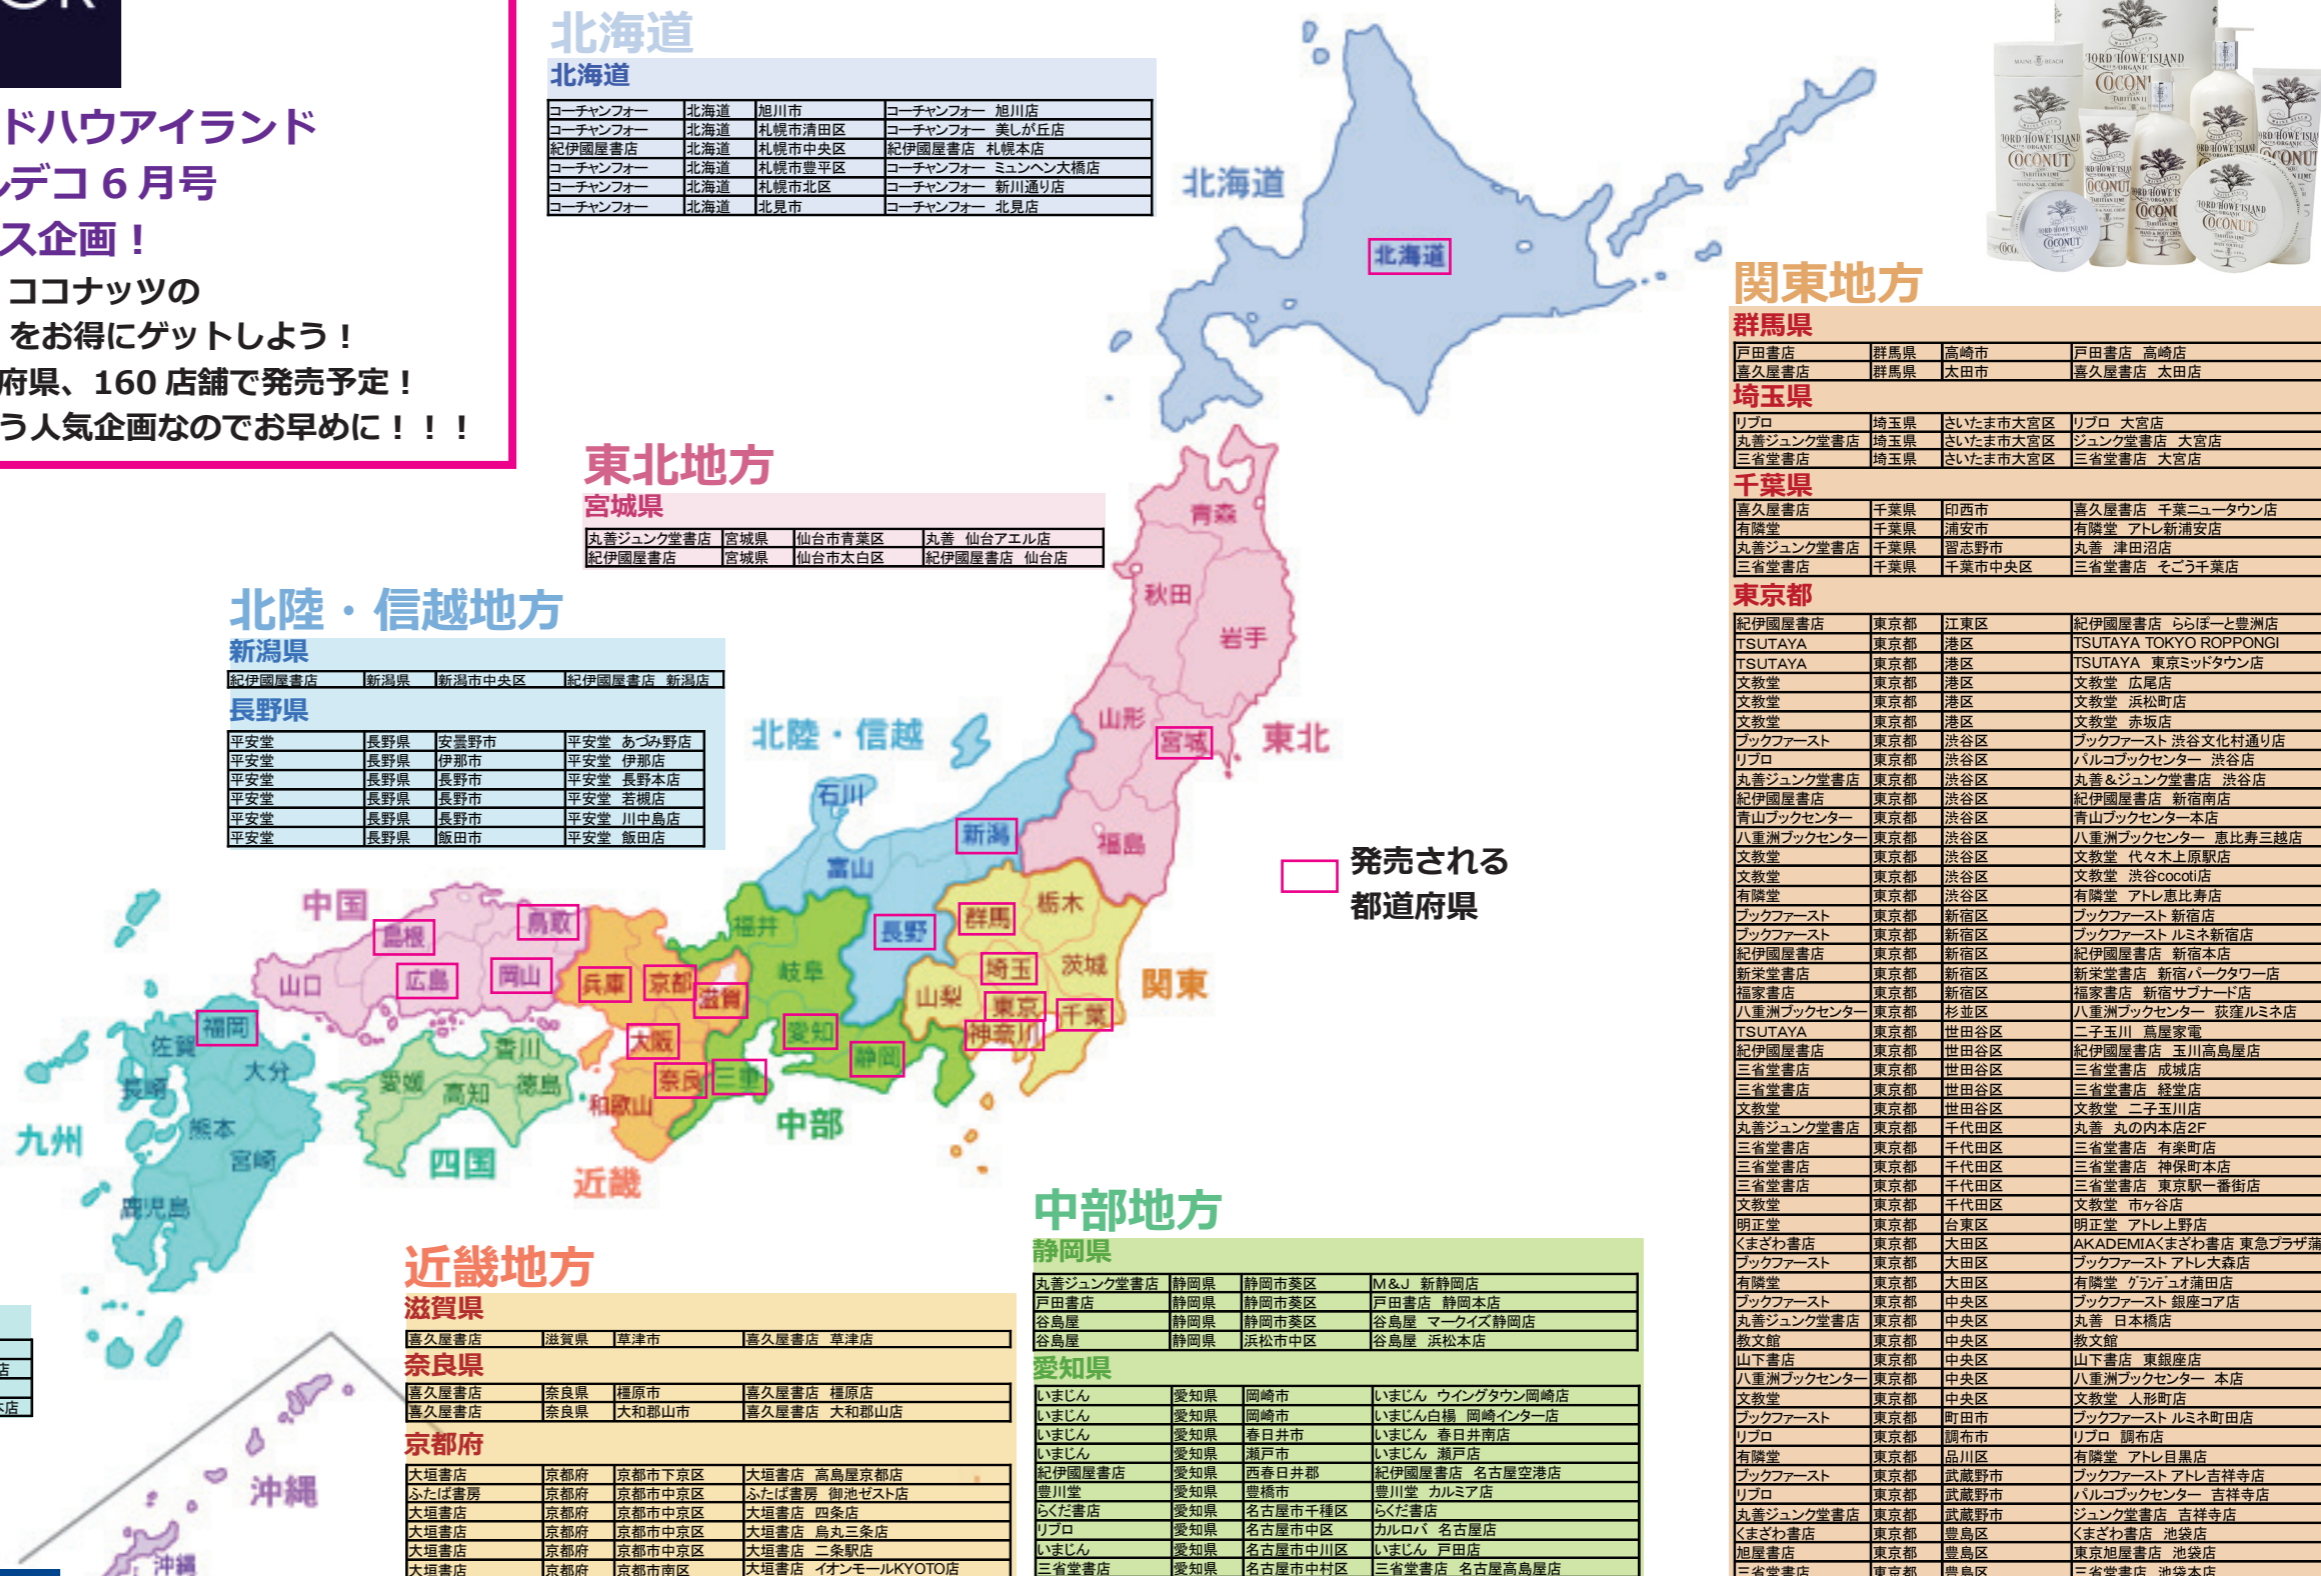

Table with 4 columns: Retailer, Prefecture, City/Town/Village, Address. Lists various retailers across Hiroshima and Yamaguchi.

Table with 3 columns: Retailer, Prefecture, Address. Lists retailers in Tottori and Iwate.

九州地方

Table with 3 columns: Retailer, Prefecture, Address. Lists retailers in Fukuoka.

北海道

Table with 4 columns: Retailer, Prefecture, City/Town/Village, Address. Lists retailers in Hokkaido.

東北地方

Table with 4 columns: Retailer, Prefecture, City/Town/Village, Address. Lists retailers in Tohoku.

北陸・信越地方

Table with 4 columns: Retailer, Prefecture, City/Town/Village, Address. Lists retailers in Hokuriku and Shinshu.

近畿地方

Large table with 4 columns: Retailer, Prefecture, City/Town/Village, Address. Lists retailers across Kansai region including Kyoto, Osaka, and Hyogo.

中部地方

Table with 4 columns: Retailer, Prefecture, City/Town/Village, Address. Lists retailers in Chubu region including Gifu, Shizuoka, and Aichi.

関東地方

Table with 4 columns: Retailer, Prefecture, City/Town/Village, Address. Lists retailers in Kanto region including Saitama, Chiba, and Tokyo.